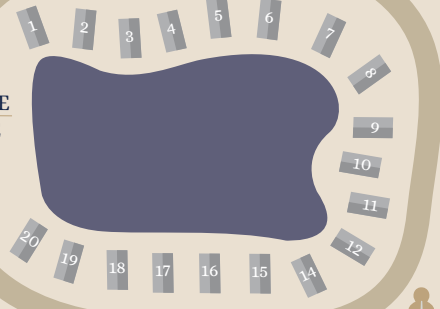

SECRET LAKE

Watermill LEISURE PARK

-  Defibrillator
-  The Hideaways
-  Holiday Homes
-  Recycling & Refuse
-  Car Park
-  Dog Wash
-  Walking Route
-  Private Walking Track

MAPLE LAKE

EAGLES CHASE

WATERS EDGE

HAWKS CHASE

WOODLAND WATERS

THE LAURELS

THE PINES

THE PADDOCK

FISHING LAKE

200 ACRES OF FOREST

Woodland Walks & Cycle Track

Watermill Private Land

RECEPTION

Beer Garden

SECURITY BARRIER

Gate

ENTRANCE

Defibrillator