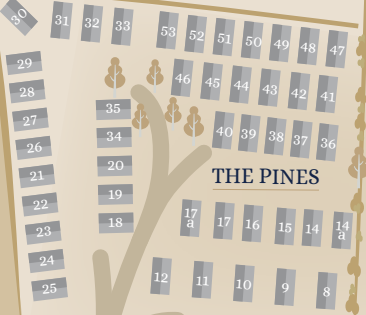

HAWKS CHASE

WOODLAND WATERS

THE LAURELS

THE PINES

THE PADDOCK

FISHING LAKE

200 ACRES OF FOREST

Woodland Walks & Cycle Track