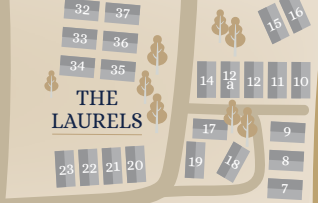

SECRET LAKE

Watermill LEISURE PARK

-  Defibrillator
-  The Hideaways
-  Holiday Homes
-  Recycling & Refuse
-  Car Park
-  Dog Wash
-  Walking Route
-  Private Walking Track

MAPLE LAKE

EAGLES CHASE

WATERS EDGE

HAWKS CHASE

WOODLAND WATERS

THE LAURELS

THE PINES

THE PADDOCK

FISHING LAKE

200 ACRES OF FOREST

Woodland Walks & Cycle Track

Watermill Private Land

RECEPTION

Beer Garden

SECURITY BARRIER

Gate

ENTRANCE

Defibrillator