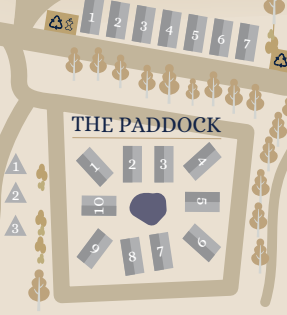

SECRET LAKE

Watermill LEISURE PARK

-  Defibrillator
-  The Hideaways
-  Holiday Homes
-  Recycling & Refuse
-  Car Park
-  Dog Wash
-  Walking Route
-  Private Walking Track

MAPLE LAKE

EAGLES CHASE

WATERS EDGE

HAWKS CHASE

WOODLAND WATERS

THE LAURELS

THE PINES

THE PADDOCK

FISHING LAKE

200 ACRES OF FOREST

Woodland Walks & Cycle Track