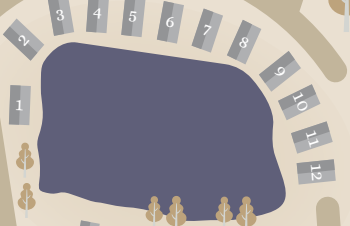

SECRET LAKE

Watermill LEISURE PARK

-  Defibrillator
-  The Hideaways
-  Holiday Homes
-  Recycling & Refuse
-  Car Park
-  Dog Wash
-  Walking Route
-  Private Walking Track

MAPLE LAKE

EAGLES CHASE

WATERS EDGE

HAWKS CHASE

WOODLAND WATERS

THE LAURELS

THE PINES

THE PADDOCK

FISHING LAKE

200 ACRES OF FOREST

Woodland Walks & Cycle Track

Watermill Private Land

RECEPTION

Beer Garden

SECURITY BARRIER

Gate

ENTRANCE

Defibrillator