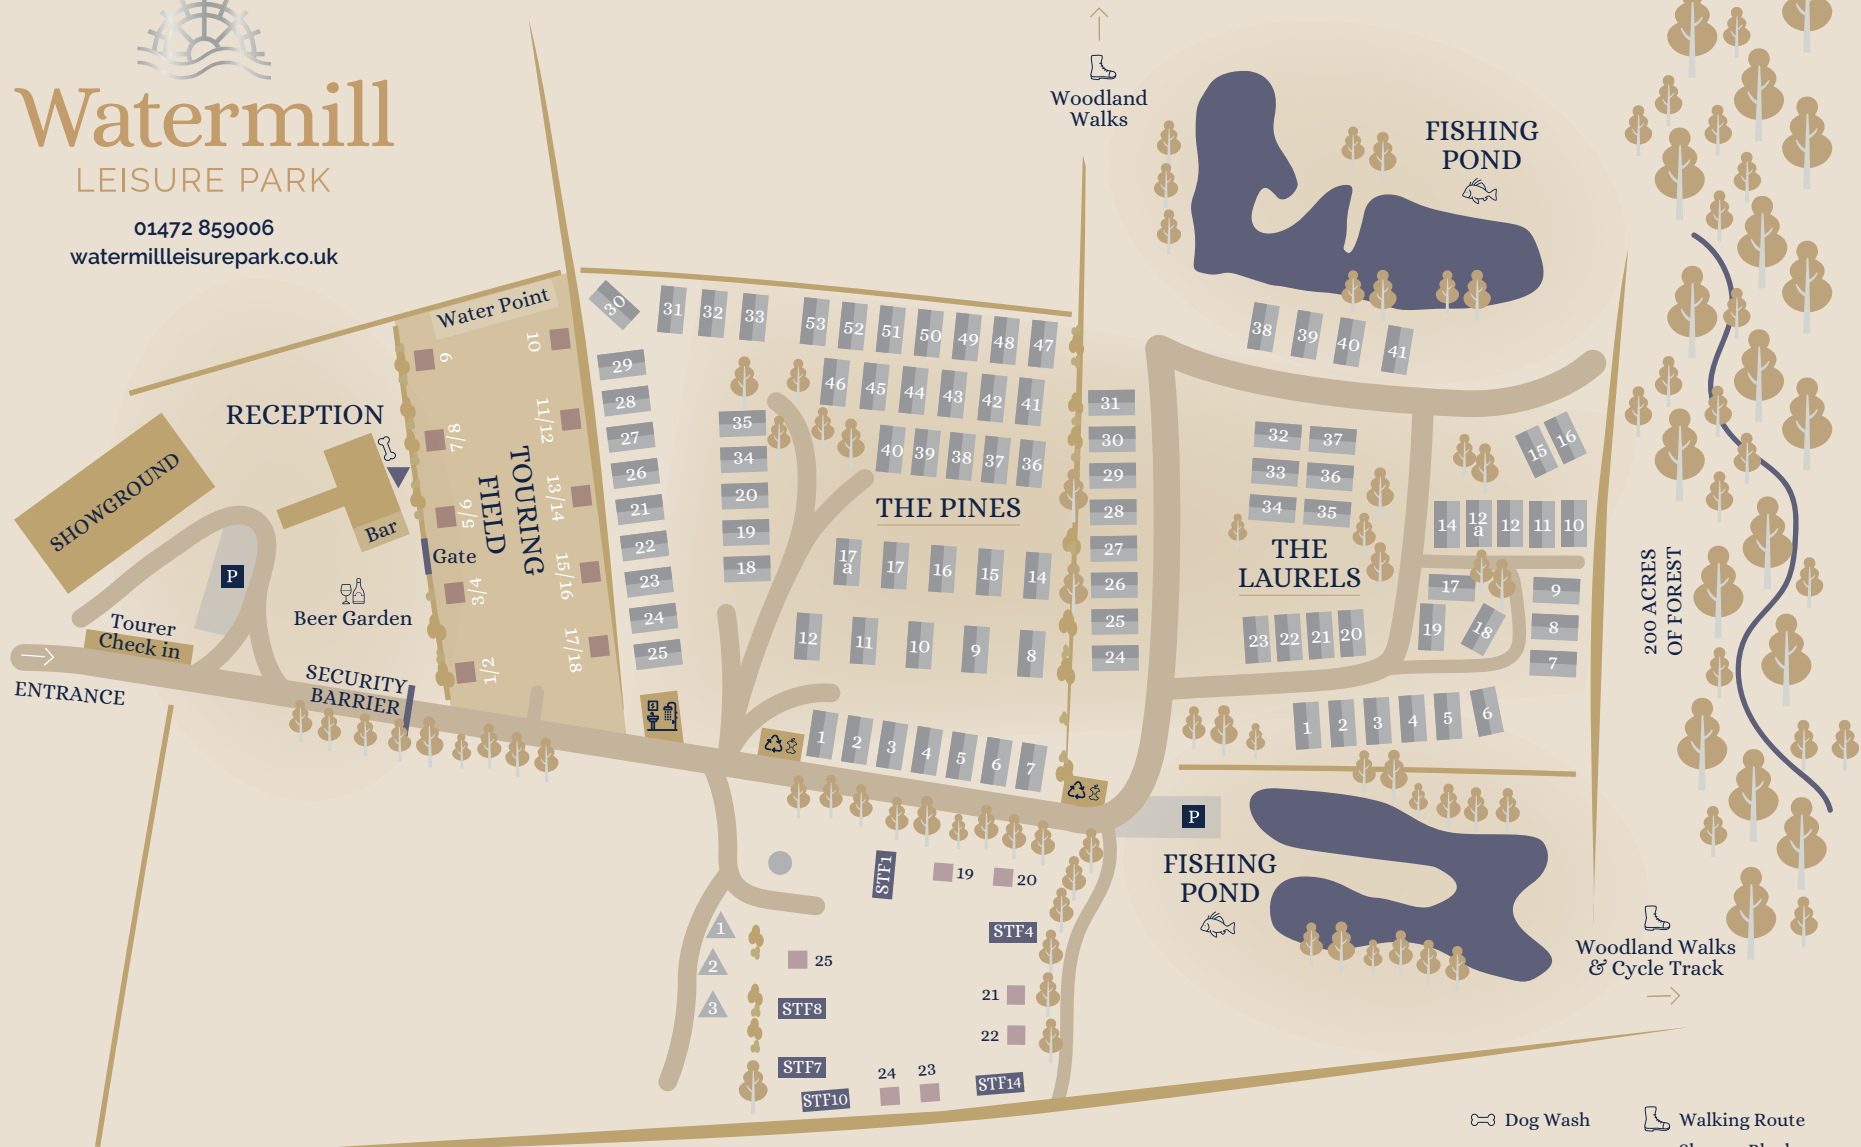

Watermill

LEISURE PARK

01472 859006
watermillleisurepark.co.uk

-  Chemical waste disposal
-  Electric Hook up
-  Potwash
-  The Hideaways
-  Dog Wash
-  Walking Route
-  Shower Block & Toilets
-  Recycling & Refuse
-  Car Park
-  Seasonal Tourers
-  Holiday Homes