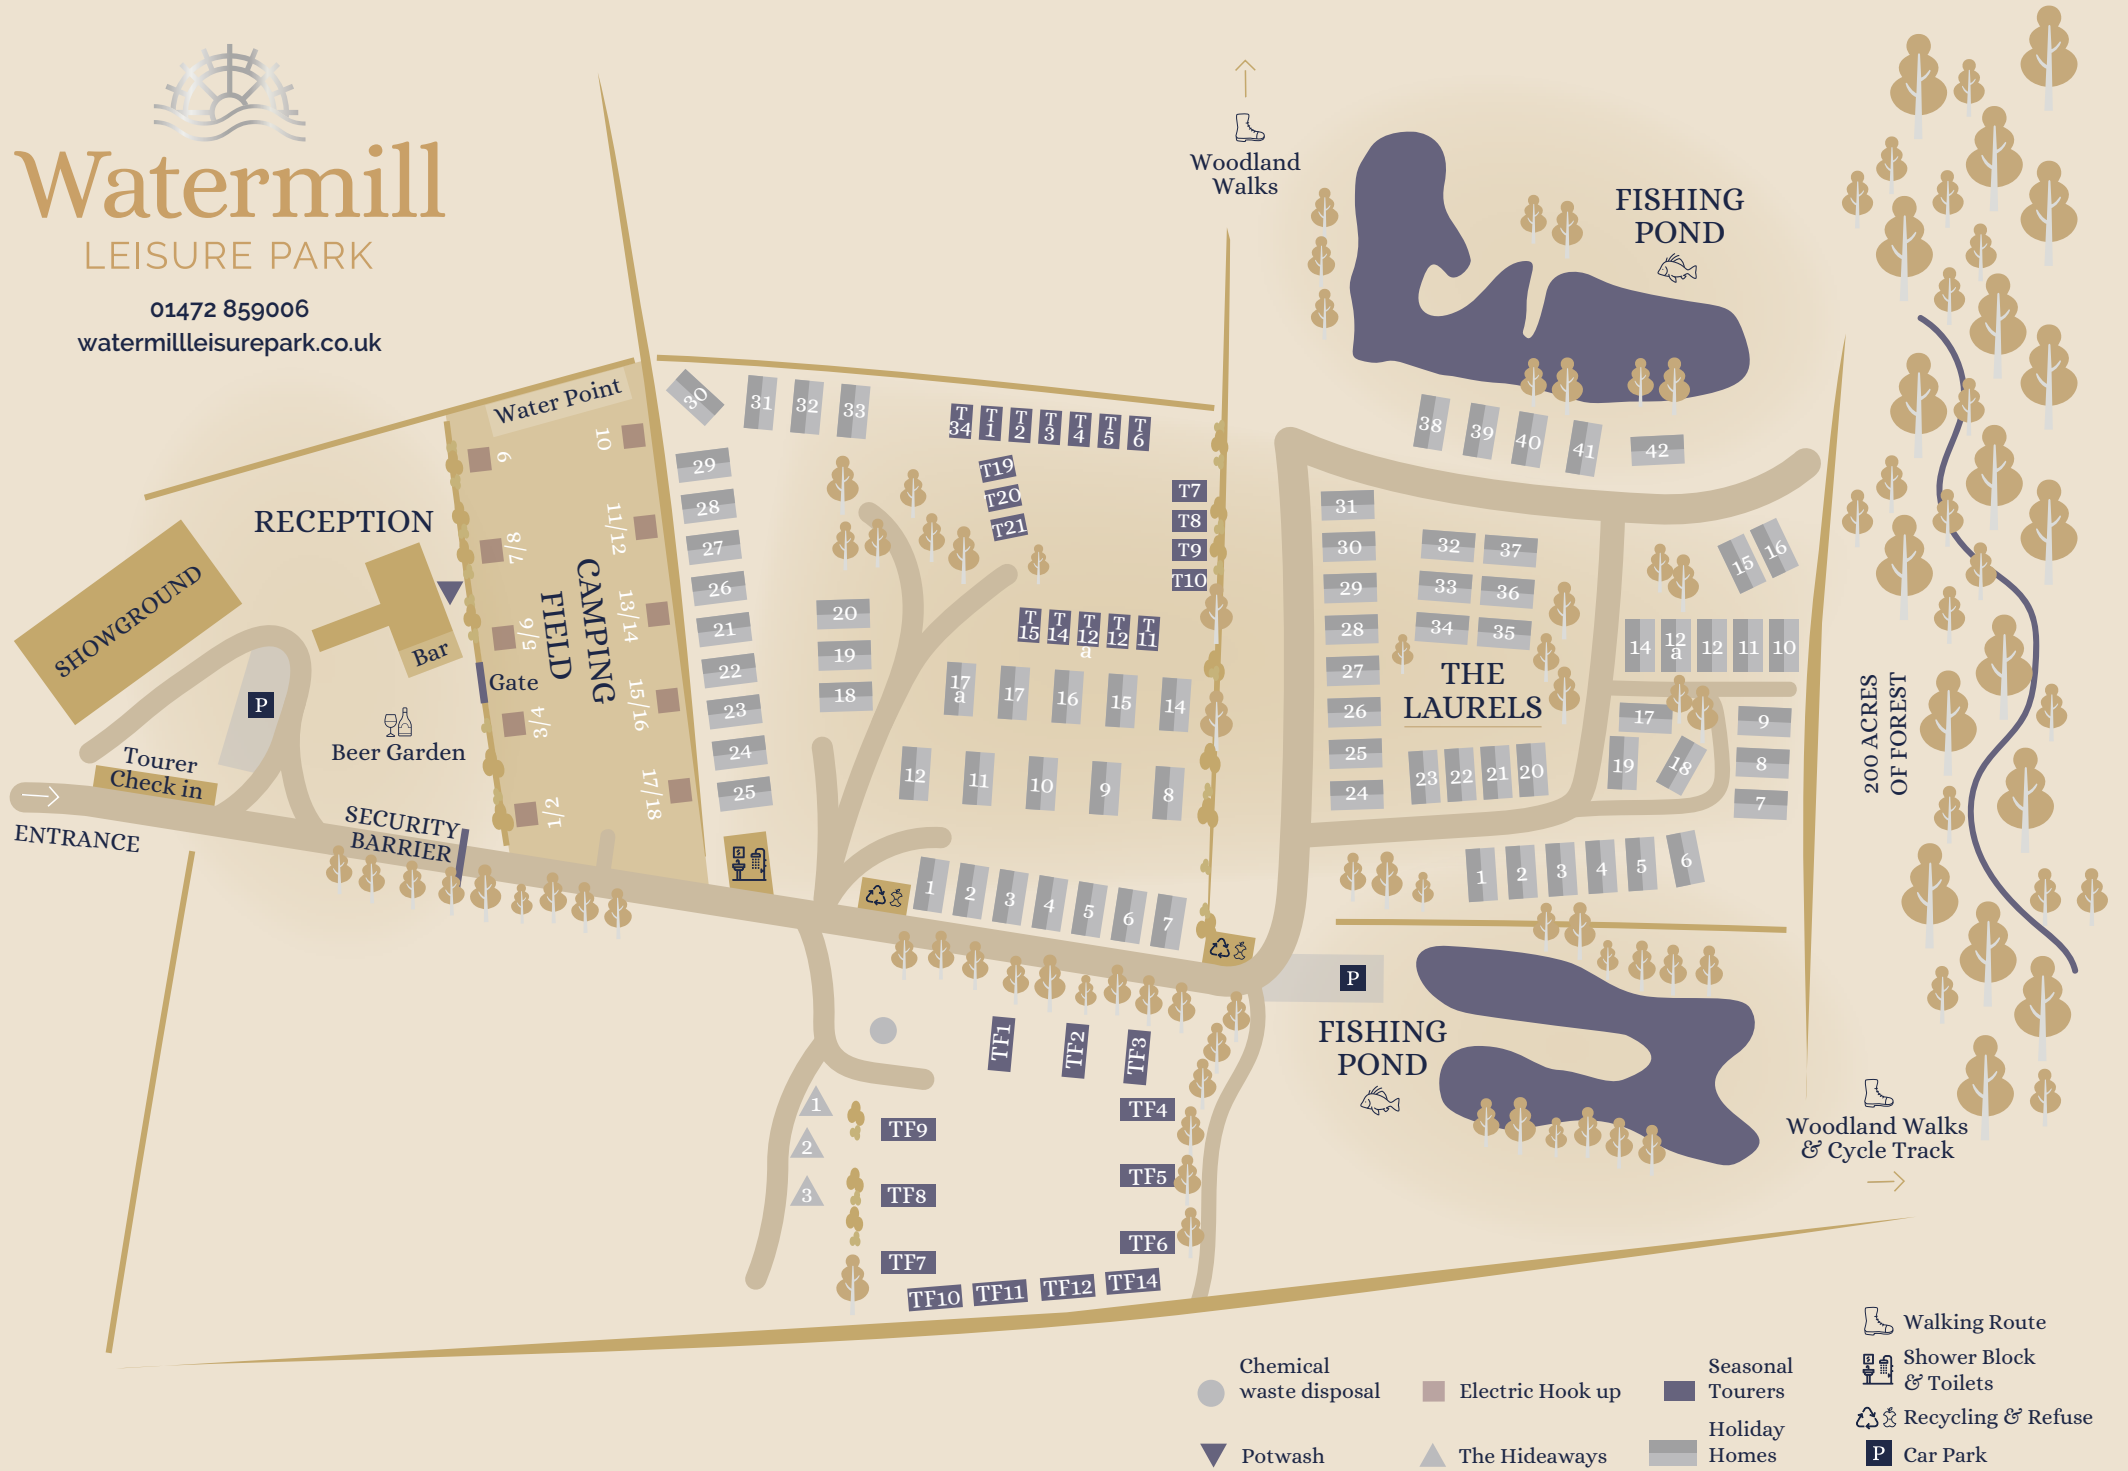

Watermill

LEISURE PARK

01472 859006

watermillleisurepark.co.uk

Woodland Walks

FISHING POND

RECEPTION

SHOWGROUND

Water Point

CAMPING FIELD

Bar

Beer Garden

Tourer Check in

SECURITY BARRIER

ENTRANCE

THE LAURELS

200 ACRES OF FOREST

FISHING POND

Woodland Walks & Cycle Track

-  Chemical waste disposal
-  Electric Hook up
-  Seasonal Tourers
-  Potwash
-  The Hideaways
-  Holiday Homes
-  Walking Route
-  Shower Block & Toilets
-  Recycling & Refuse
-  Car Park